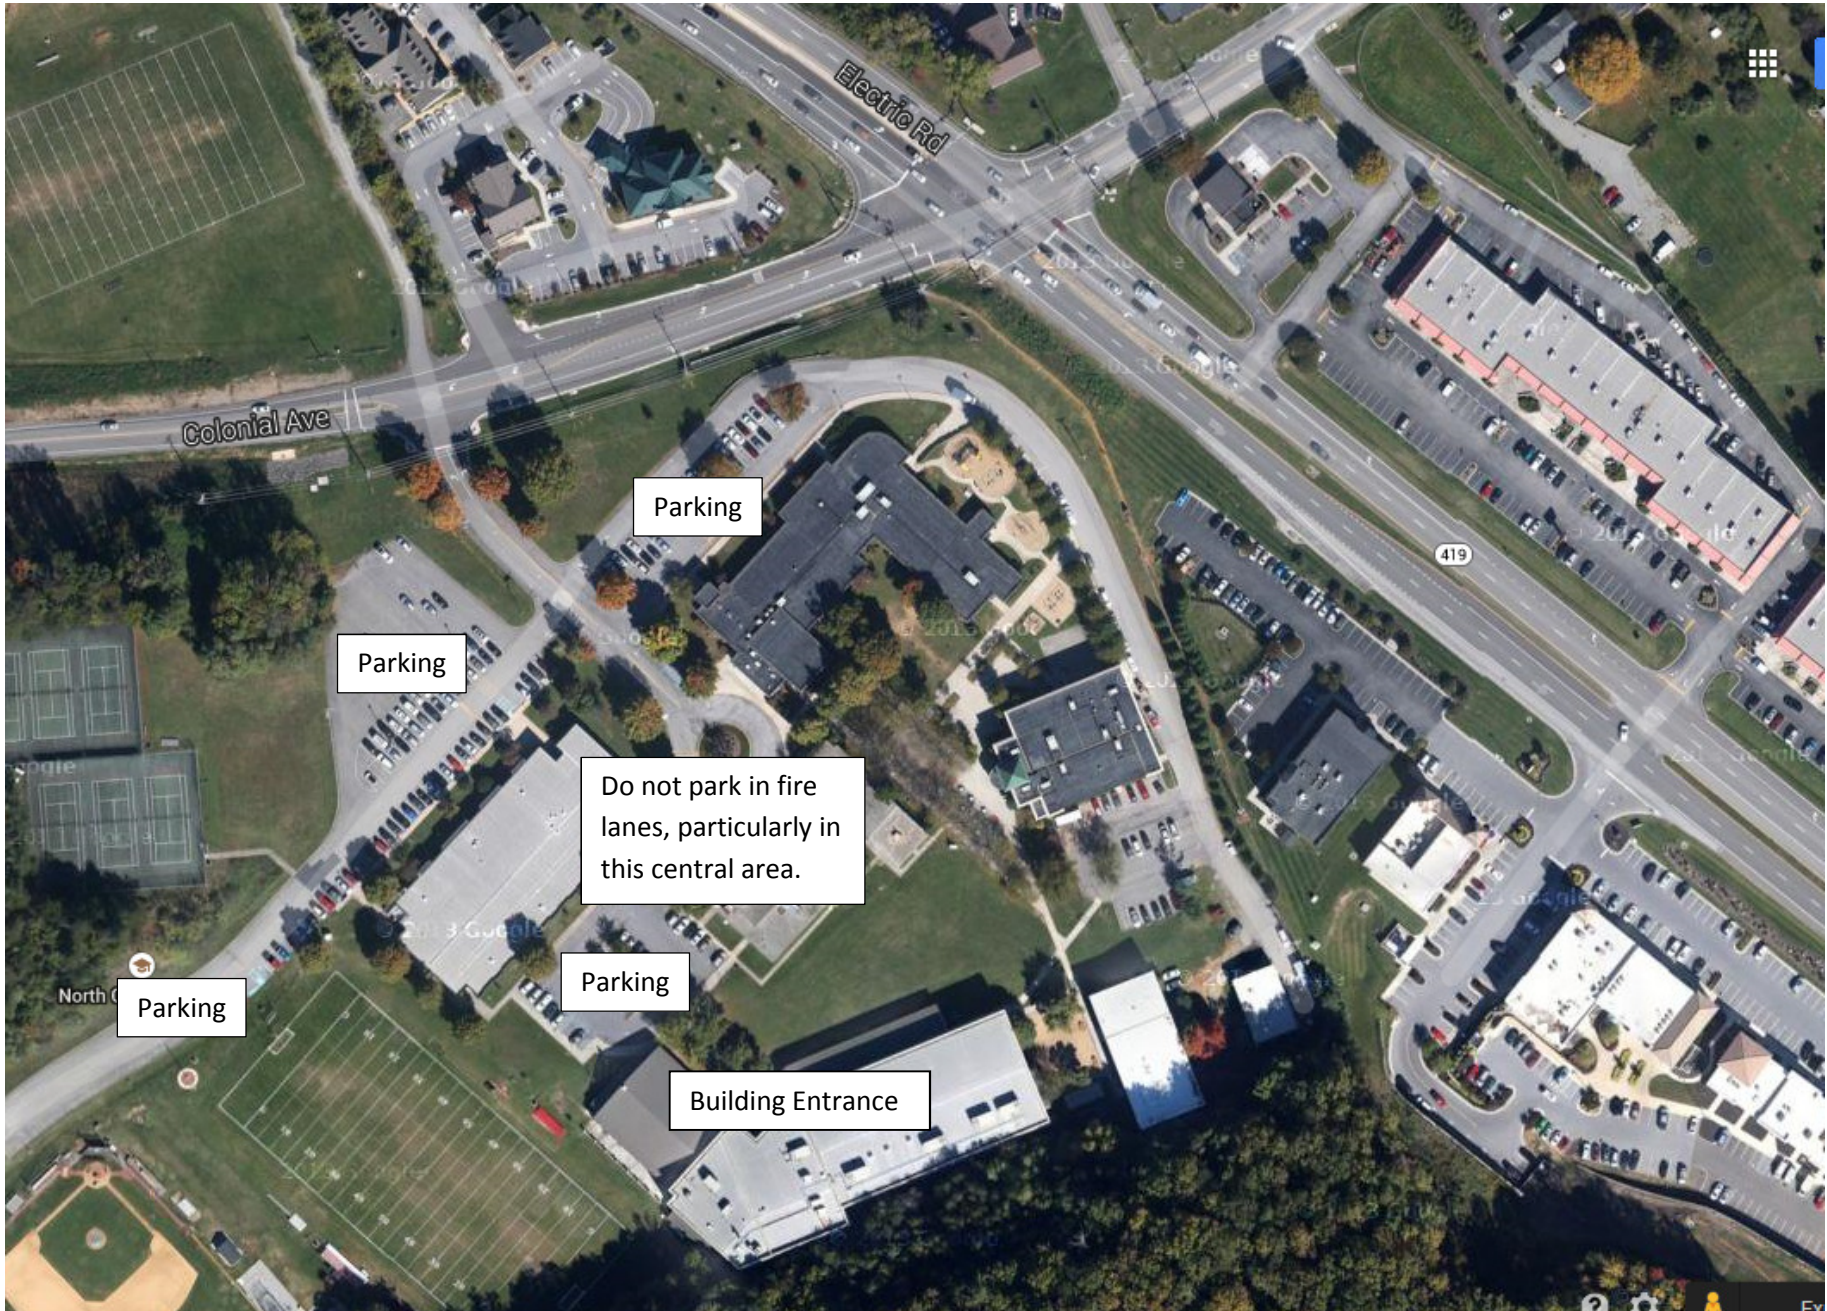

Faith Christian School – 3585 Buck Mountain Road, Roanoke, VA 24018

Carter Athletic Center at North Cross School - 4525 Colonial Avenue, Roanoke, VA 24018

Directions between the two sites

○ Faith Christian School

3585 Buck Mountain Rd, Roanoke, VA 24018

- ↑ 1. Head west on State Rte 679/Buck Mountain Rd toward Eagle Crest Dr
i Continue to follow Buck Mountain Rd
1.7 mi
- ↘ 2. Turn right onto Starkey Rd
1.5 mi
- ↶ 3. Turn left onto Electric Rd
0.9 mi
- ↶ 4. Turn left onto Colonial Ave
i Destination will be on the left
0.2 mi

○ 4292-4302 Colonial Ave

Cave Spring, VA 24018

- ↑ 1. Head northeast
7 ft
- ↶ 2. Take the 1st left toward Colonial Ave
223 ft
- ↘ 3. Take the 1st right onto Colonial Ave
0.1 mi
- ↘ 4. Take the 1st right onto Electric Rd
0.9 mi
- ↘ 5. Turn right onto Starkey Rd
0.2 mi
- ↑ 6. Continue straight to stay on Starkey Rd
1.4 mi
- ↶ 7. Turn left onto Buck Mountain Rd
i Destination will be on the left
1.8 mi

○ North Cross School

4254 Colonial Ave, Roanoke, VA 24018

○ Faith Christian School

3585 Buck Mountain Rd, Roanoke, VA 24018